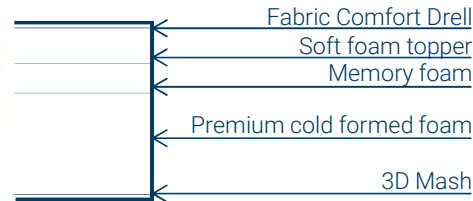

Please see your "Bavaria Upholstery Sample Book" for right colour and material and actual price list for details „Standard“ and „Option“.

5.2 Mattresses

STANDARD MATTRESS

Grey

Height: 10cm

COLD FOAM MATTRESS WITH MEMORY TOP