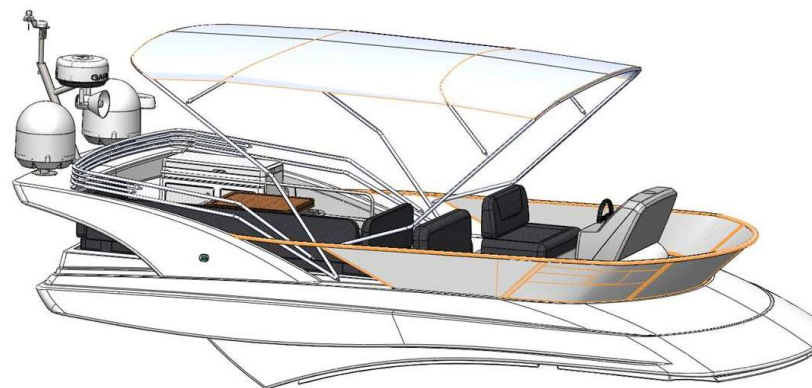

6 Hood and Cover

BIMINI

CAMPER COVER

MOORING COVER

SUN PROTECTION

Please see actual pricelist for details Standard and Option
BAVARIA YACHTS - STYLEGUIDE - VIRTESS