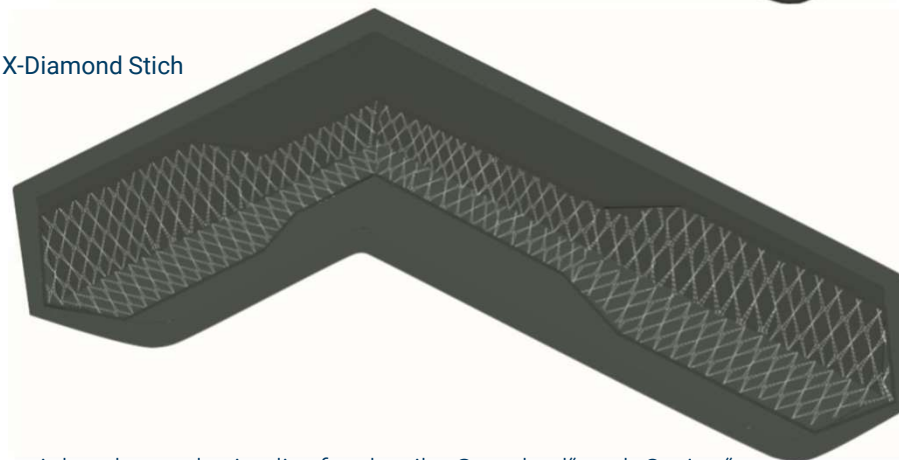

X-Diamond Stich