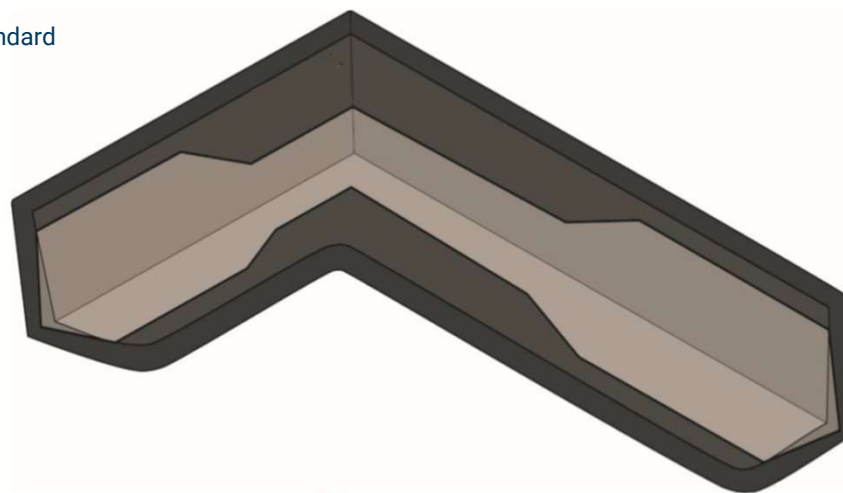

3.1 Exterior - Cockpit Upholstery

Standard

Silvertex

Options

Hitch

Ultra Leather

Standard