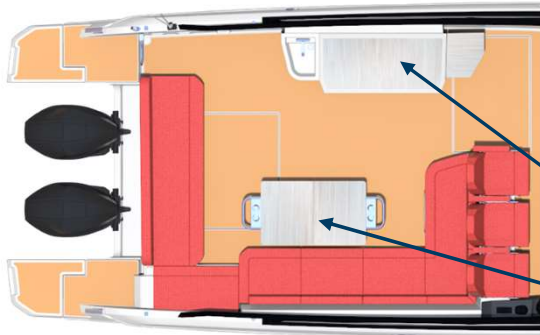

BAVARIA YACHTS - STYLEGUIDE - VIDA 33

3.2 Exterior - Cockpit table and wetbar surfaces

Artificial wood in teak-optic

4 Interior Styling - Wood

Interior Wood

Floor

5 Interior upholstery

Standard