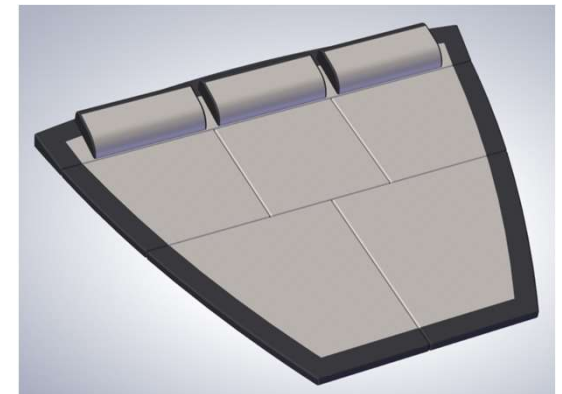

Foredeck

Same concept on all SR-models.
Please see Sales Manual for detailed
Fotos of each model.