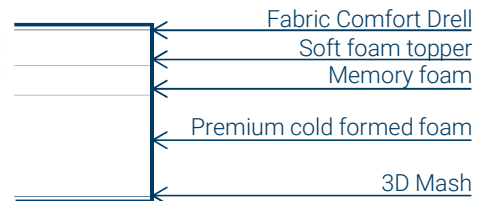

5.2 Mattresses

STANDARD MATTRESS

Grey

Height: 10cm

COLD FOAM MATTRESS WITH MEMORY TOP

Height: 14-16cm

Please see your "Bavaria Upholstery Sample Book" for right colour and material and actual price list for details „Standard“ and „Option“.