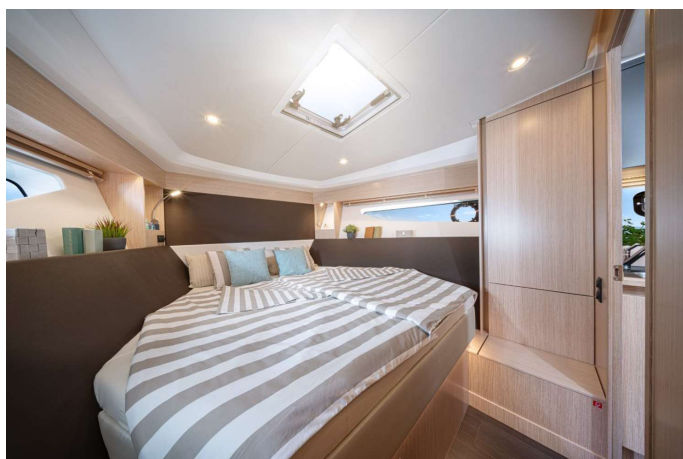

Please see actual pricelist for details Standard and Option

BAVARIA YACHTS - STYLEGUIDE – SR-LINE