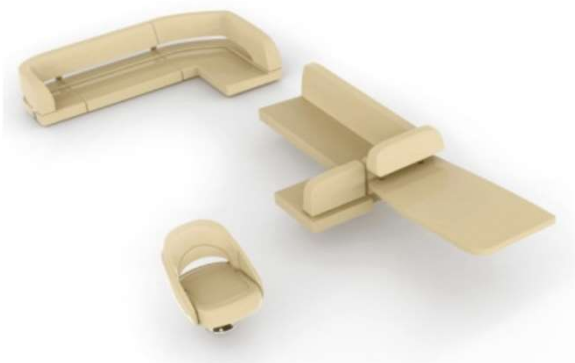

3.2 Exterior - Cockpit Upholstery

Standard Marlin