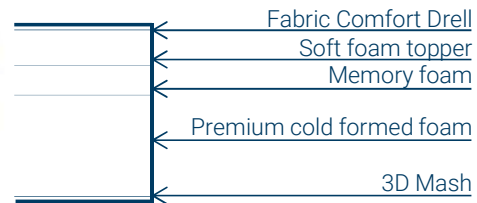

Please see your "Bavaria Upholstery Sample Book" for right colour and material and actual price list for details „Standard“ and „Option“.

5.2 Mattresses

STANDARD MATTRESS

Grey

Height: 10cm

COLD FOAM MATTRESS WITH MEMORY TOP