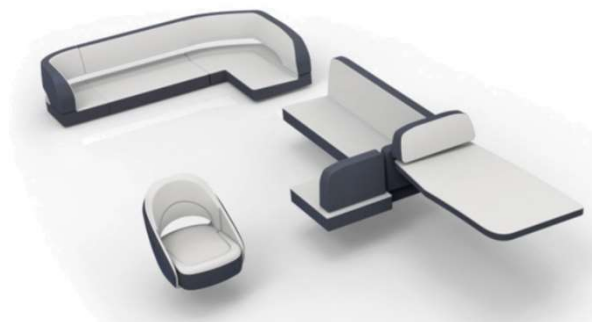

Silvertex

Silvertex with Diamond Stitching

All colours of the Silvertex are available with **Diamond Stitching** on the backrests.