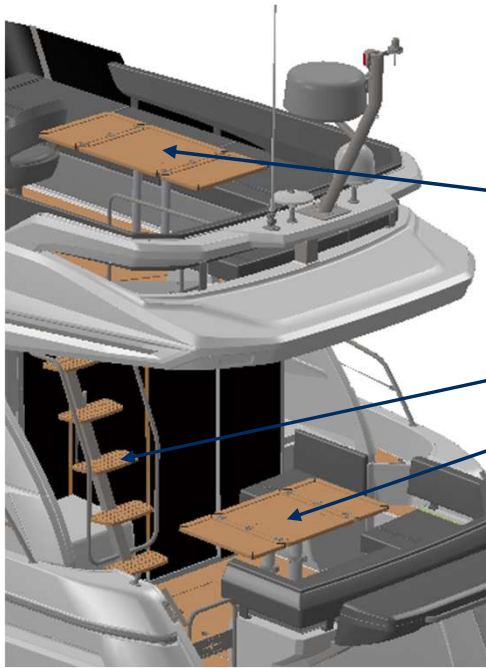

3.3 Exterior – Table surfaces and steps

Surfaces of the exterior tables and steps are provided with artificial wood in teak-optic.