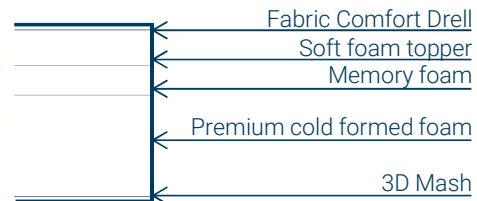

Taupe

Savoy Leather

Ivory

Tortora

Antracite

Please see your "Bavaria Upholstery Sample Book" for right colour and material and actual price list for details „Standard“ and „Option“.

5.2 Mattresses

STANDARD MATTRESS

Grey

Height: 10cm

COLD FOAM MATTRESS WITH MEMORY TOP

Height: 14-16cm

Please see your "Bavaria Upholstery Sample Book" for right colour and material and actual price list for details „Standard“ and „Option“.