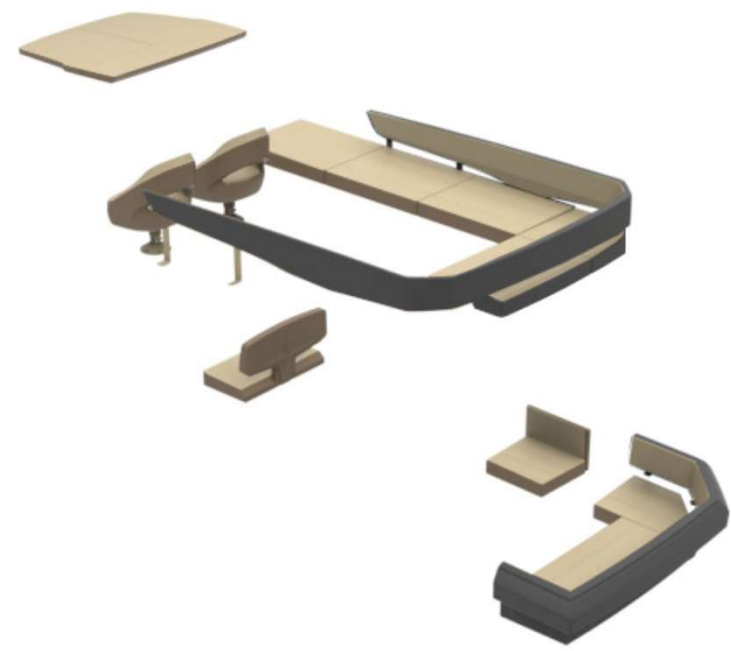

3.1 Exterior - Upholstery

Standard	Options	
Marlin	Checker	Silvertex
ARCTIC SKY	CREAMY	WHITE PLATA
PARCHMENT	BOBCAT	ICE CREAM SANDSTONE
MINK	CRYSTAL	ALUMINIUM STORM

Please see your "Bavaria Upholstery Sample Book" for right colour and material and actual price list for details „Standard“ and „Option“.